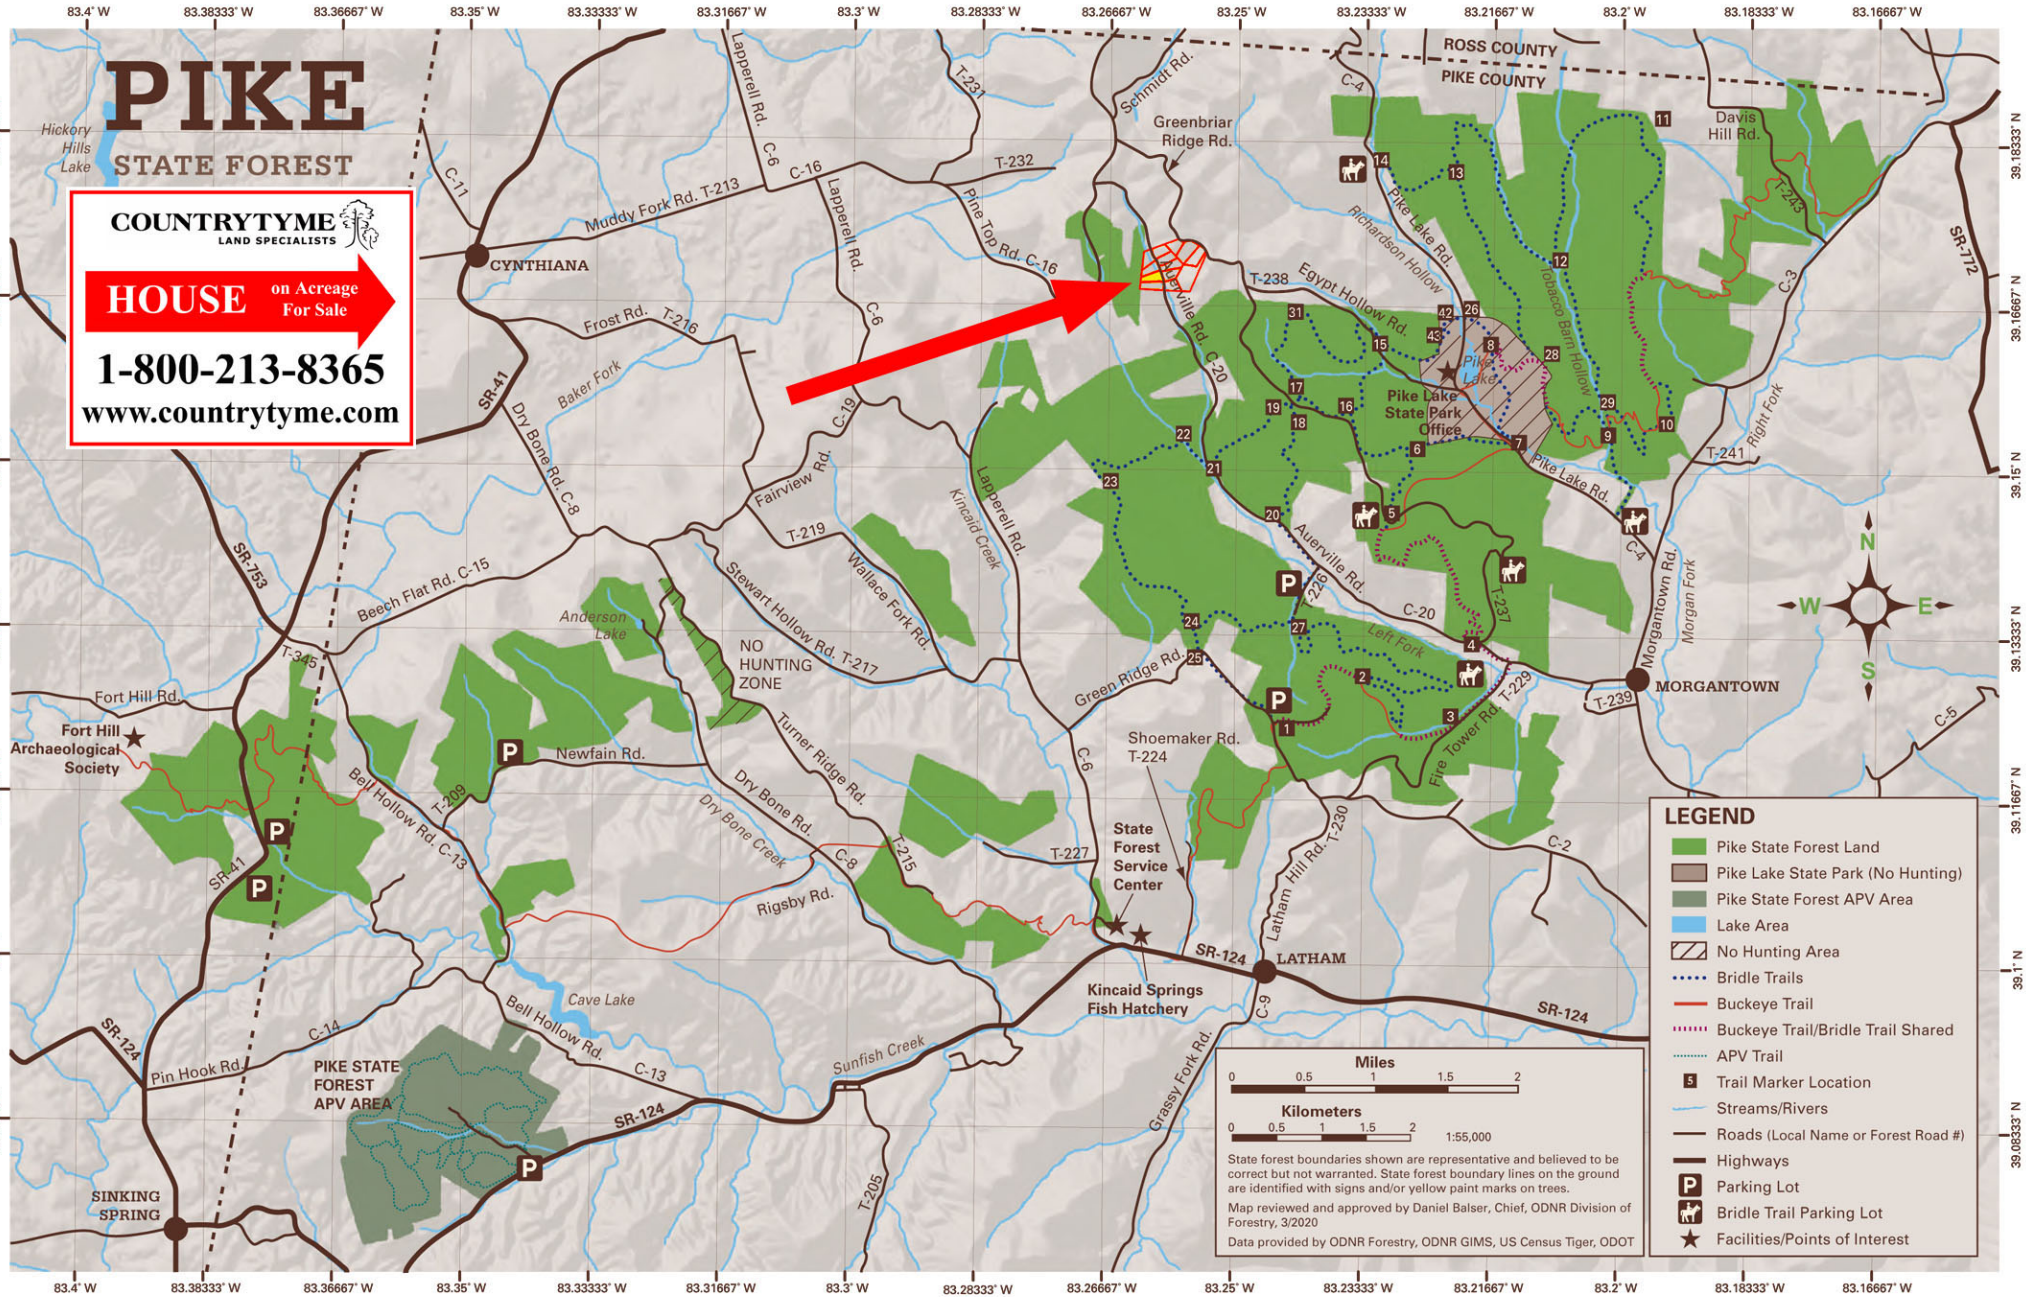

The Woods at Pike Forest

PIKE STATE FOREST

COUNTRYTYME
LAND SPECIALISTS

HOUSE on Acreage For Sale

1-800-213-8365

www.countrytyme.com

LEGEND

- Pike State Forest Land
- Pike Lake State Park (No Hunting)
- Pike State Forest APV Area
- Lake Area
- No Hunting Area
- Bridle Trails
- Buckeye Trail
- Buckeye Trail/Bridle Trail Shared
- APV Trail
- Trail Marker Location
- Streams/Rivers
- Roads (Local Name or Forest Road #)
- Highways
- Parking Lot
- Bridle Trail Parking Lot
- Facilities/Points of Interest

Miles
0 0.5 1 1.5 2

Kilometers
0 0.5 1 1.5 2

1:55,000

State forest boundaries shown are representative and believed to be correct but not warranted. State forest boundary lines on the ground are identified with signs and/or yellow paint marks on trees.

Map reviewed and approved by Daniel Balsler, Chief, ODNr Division of Forestry, 3/2020

Data provided by ODNr Forestry, ODNr GIMS, US Census Tiger, ODOT